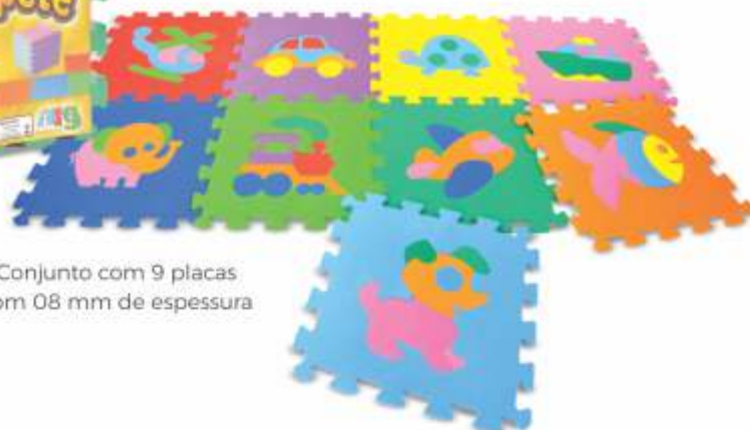

TAPETE COM FIGURAS ² MESES

- 7896200708104
- 1,155 g
- 33,0 x 33,0 x 9,0 cm
- 09 unidades na caixa
- C21 - 42,0 x 39,5 x 66,0 cm

Conjunto com 9 placas
com 08 mm de espessura